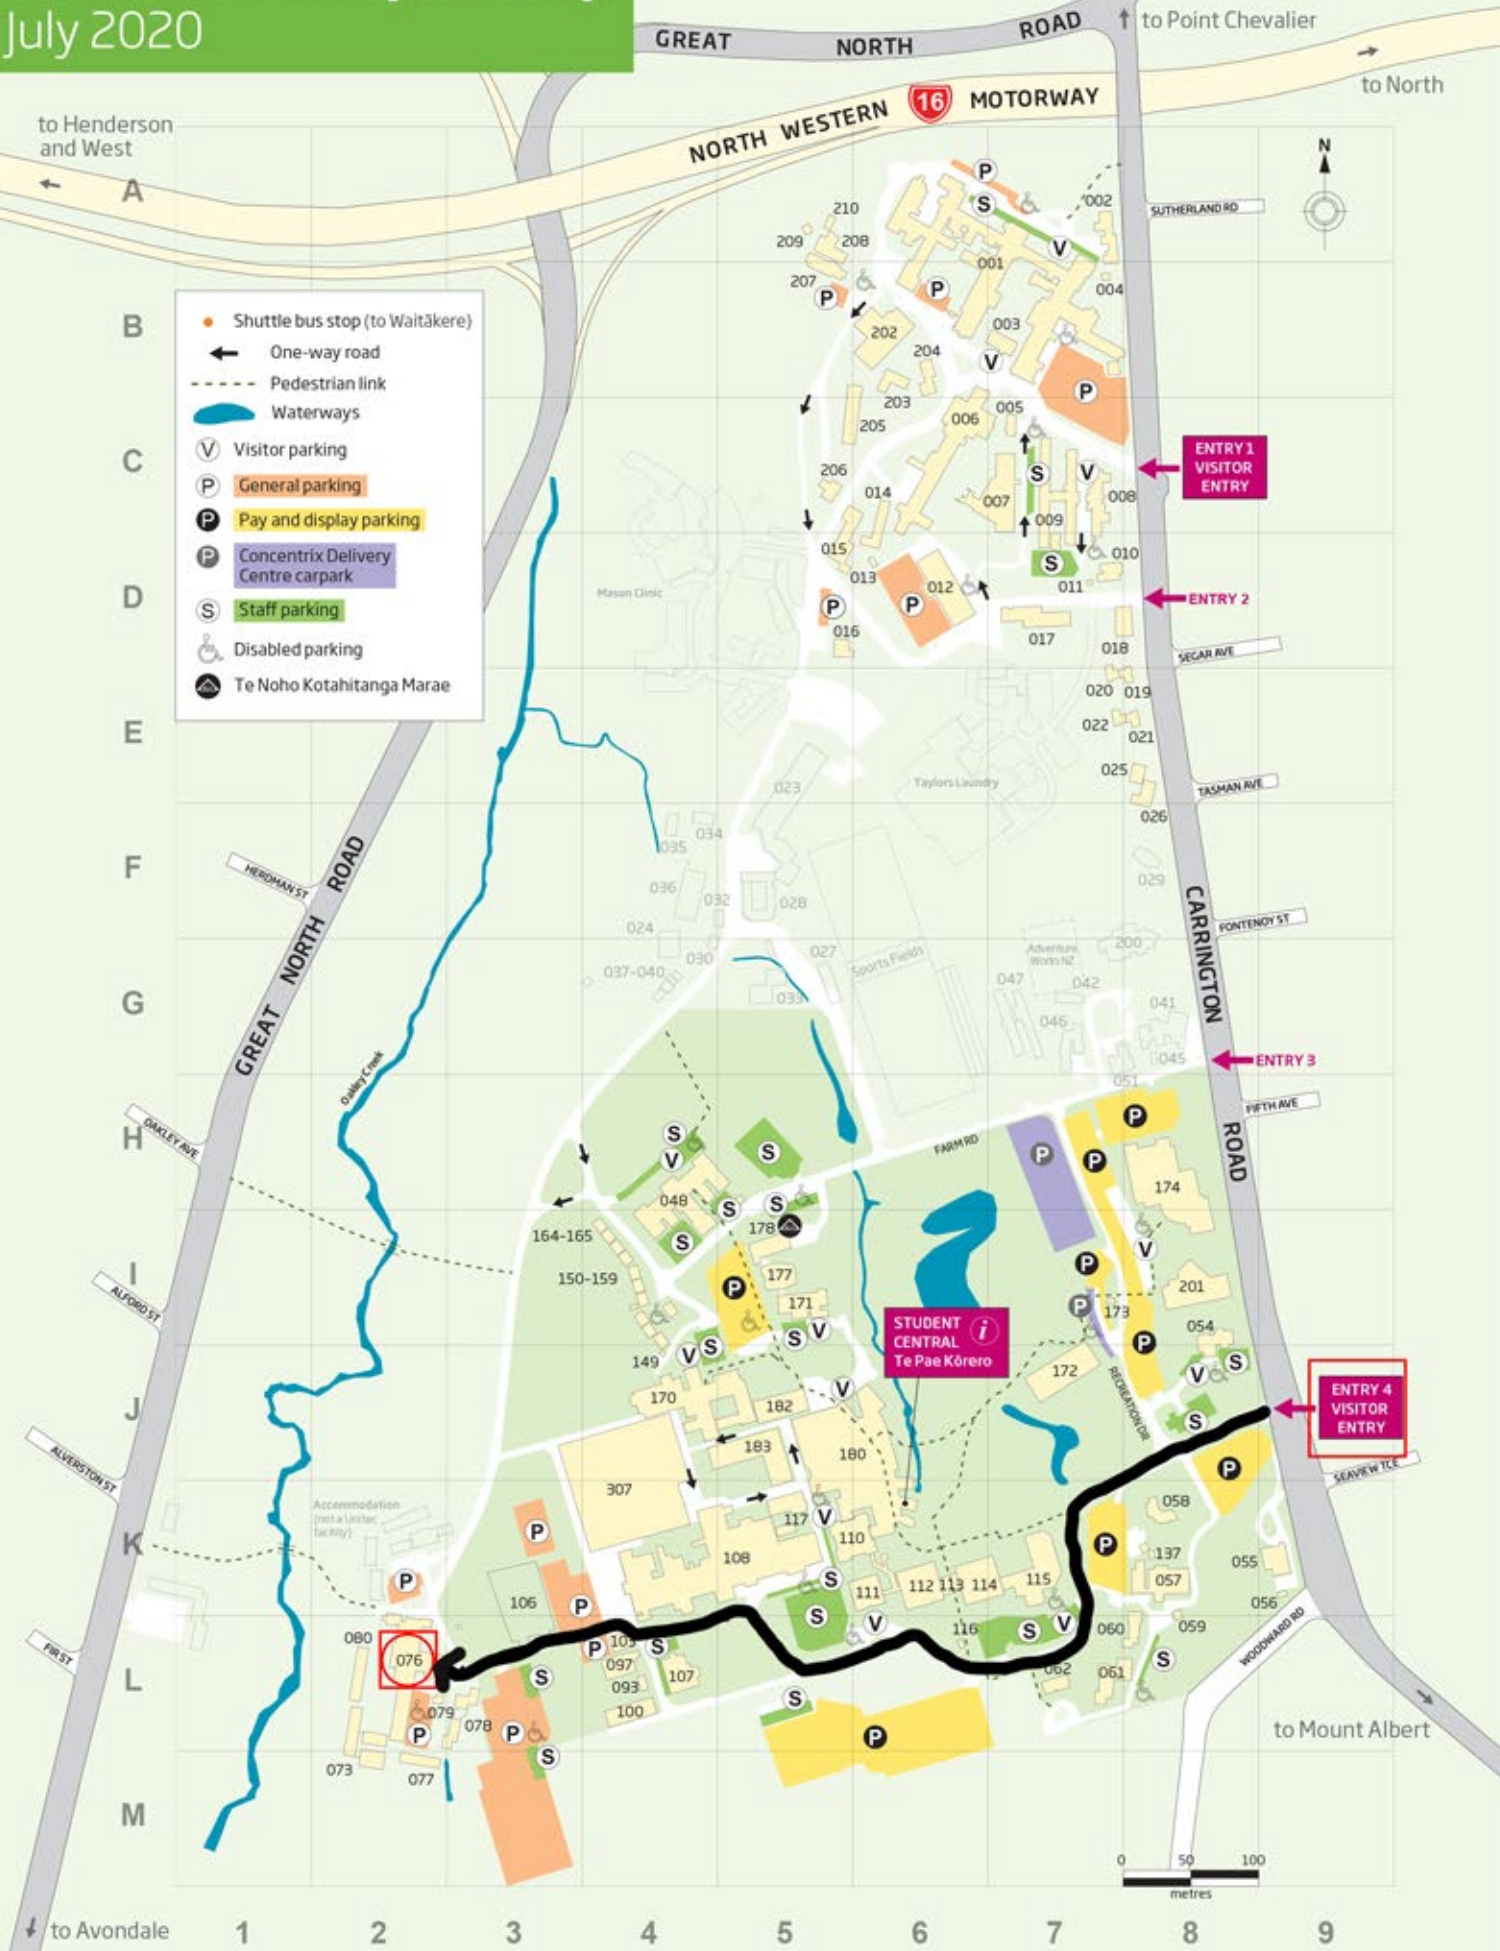

# Mt Albert campus map

July 2020

- Shuttle bus stop (to Waitākere)
- ← One-way road
- - - Pedestrian link
- Waterways
- V Visitor parking
- P General parking
- P Pay and display parking
- P Concentrix Delivery Centre carpark
- S Staff parking
- ♿ Disabled parking
- Te Noho Kotahitanga Marae

**STUDENT CENTRAL**  
Te Pae Kōrero

**ENTRY 1**  
VISITOR ENTRY

**ENTRY 2**

**ENTRY 3**

**ENTRY 4**  
VISITOR ENTRY

0 50 100  
metres

to Avondale

to Mount Albert

GREAT NORTH ROAD ↑ to Point Chevalier

NORTH WESTERN 16 MOTORWAY → to North

to Henderson and West

A B C D E F G H I J K L M 1 2 3 4 5 6 7 8 9